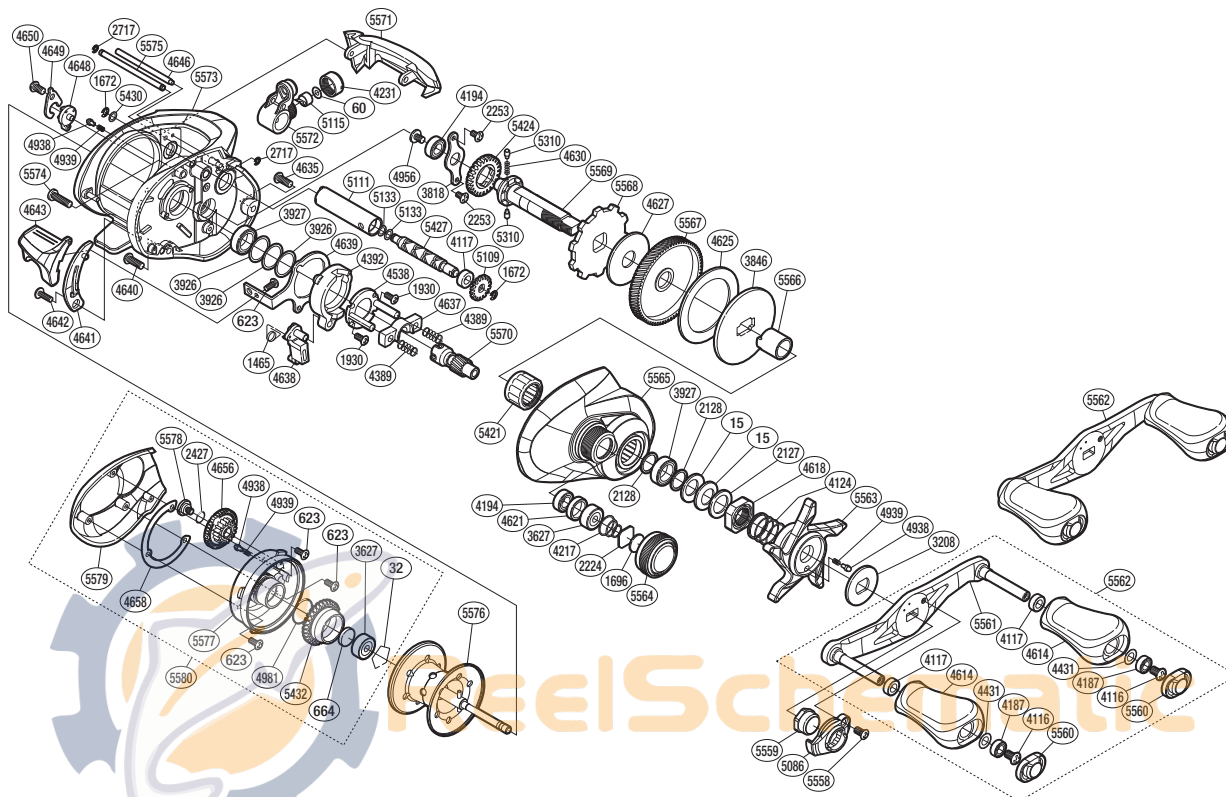

SHIMANO

CHRONARCH
MGL

SA-RB

CH MGL-150

Please note that the number of adjusting washers may not be the same as shown in the exploded views. (Adjustment will vary with each individual product.)

(51RH29B150X)

Part No.	Description	Part No.	Description	Part No.	Description
BNT0015	Drag Spring Washer	BNT4538	Clutch Cam Retainer	BNT5421	Roller Clutch Bearing
BNT0032	Bearing Retainer	BNT4614	Handle Knob	BNT5424	Idle Gear
BNT0060	Spacer	BNT4618	Star Drag Nut	BNT5427	Worm Shaft
BNT0623	Screw	BNT4621	Bearing Spacer	BNT5430	Washer
BNT0664	Spacer B	BNT4625	Drag Washer	BNT5432	Brake Pipe Gear
BNT1465	Clutch Pawl Spring	BNT4627	Drag Washer	BNT5558	Screw
BNT1672	E Lock	BNT4630	Idle Gear Spring	BNT5559	Handle Nut
BNT1696	Cast Control Spacer	BNT4635	Screw	BNT5560	Handle Knob Seal
BNT1930	Screw	BNT4637	Yoke	BNT5561	Handle Shank Assembly
BNT2127	Star Drag Spacer	BNT4638	Clutch Pawl	BNT5562	Handle Assembly
BNT2128	Bearing Washer	BNT4639	Clutch Plate	BNT5563	Star Drag
BNT2224	Spool Tension Spacer	BNT4640	Screw	BNT5564	Cast Control Cap
BNT2253	Screw	BNT4641	Clutch Bar Guide	BNT5565	Right Side Plate
BNT2427	O Ring	BNT4642	Screw	BNT5566	Roller Clutch Inner Tube
BNT2717	E Lock	BNT4643	Quick-Fire li Clutch Bar	BNT5567	Drive Gear
BNT3208	Star Drag Click Plate	BNT4646	Stabilizer Bar	BNT5568	Anti-Reverse Ratchet
BNT3627	Ball Bearing	BNT4648	Side Plate Cam Lever	BNT5569	Drive Shaft
BNT3818	Drive Shaft Retainer	BNT4649	Cam Lever Retainer	BNT5570	Pinion Gear
BNT3846	Key Washer	BNT4650	Screw	BNT5571	Level Wind Protector
BNT3926	Washer	BNT4656	Br Dial	BNT5572	Line Guide
BNT3927	Ball Bearing	BNT4658	Washer	BNT5573	Frame
BNT4116	Screw	BNT4938	Click Pin	BNT5574	Screw
BNT4117	Bushing	BNT4939	Click Spring	BNT5575	Line Guard
BNT4124	Star Drag Spring	BNT4956	Screw	BNT5576	Spool Assembly
BNT4187	Ball Bearing	BNT4981	O Ring	BNT5577	Brake Case
BNT4194	Ball Bearing	BNT5086	Handle Retainer	BNT5578	Screw
BNT4217	Spool Tension Spring	BNT5109	Idle Gear	BNT5579	Left Side Plate
BNT4231	Pawl Cap	BNT5111	Level Wind Guard	BNT5580	Left Side Plate Assembly
BNT4389	Yoke Spring	BNT5115	Line Guide Pawl		
BNT4392	Clutch Cam	BNT5133	Washer		
BNT4431	Washer	BNT5310	Idle Gear Pin		
				BNT4692	B-100 Oil (accessory)